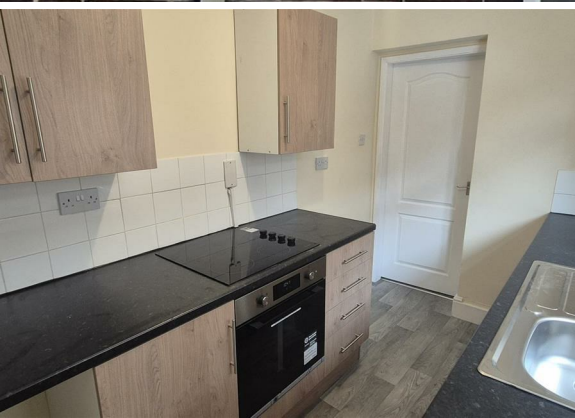

2 Bed
House - Mid Terrace
located in

£700 Per Calendar Month

DIRECTIONS

CONTACT

45 Mill Street
Congleton
Cheshire
CW12 1AG

E: congleton@cheshire-property.com
T: 01260 290090
cheshire-property.com